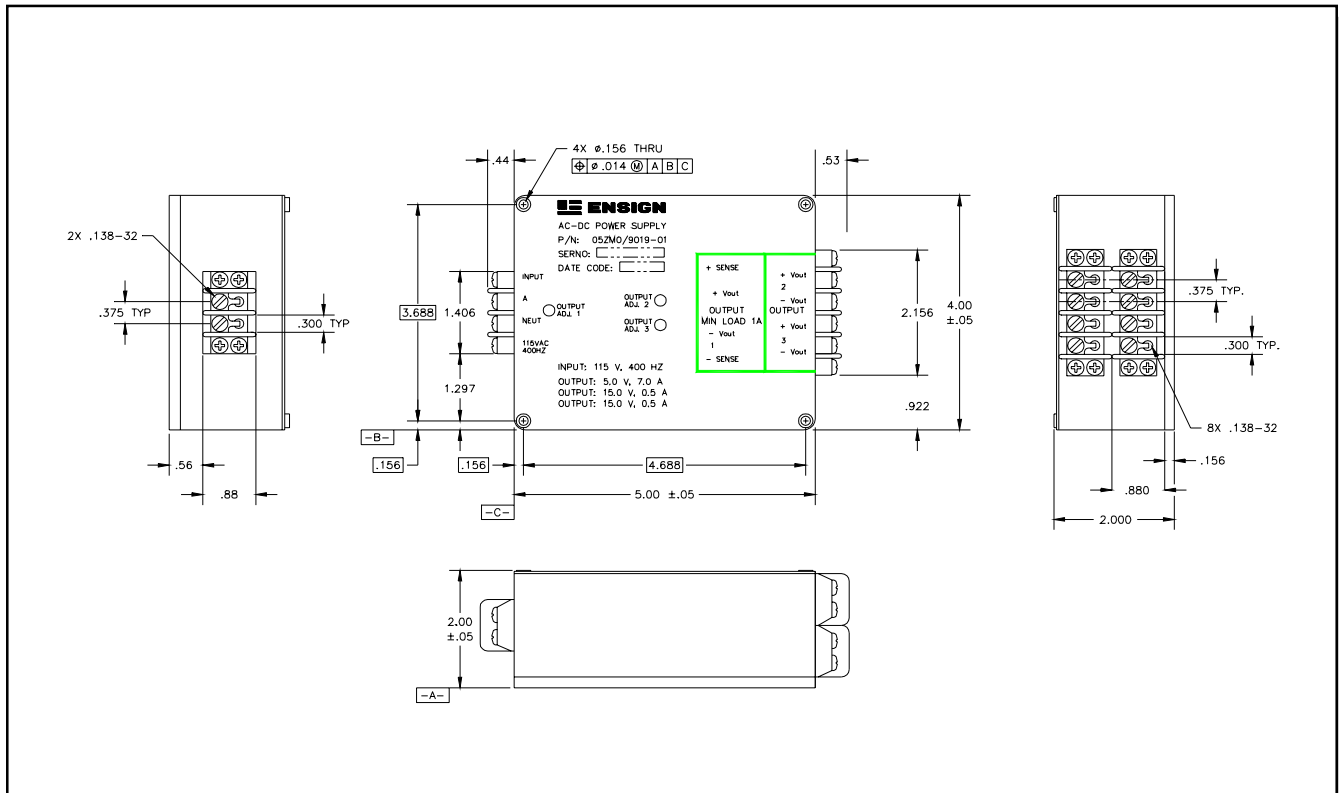

OUTLINE DIMENSIONS

OPTIONS: Consult factory for the following custom modifications.

1. Custom mounting options.
2. Custom current limit set points.
3. Custom output voltages.
4. Custom input voltages.

REPRESENTATIVES

Devon Marketing Company Contact: Rick Guertin P.O. Box 778 Devon, PA 19333-0778 Phone: (610) 647-5552 FAX: (610) 647-5553	Interactive Component Sales, Inc. Contact: Bob Roper 4645 Spring Canyon Heights #106 Colorado Springs, CO 80907 Phone: (719) 592-0345 FAX: (719) 592-0350	KM Communications, LLC Contacts: Lisa, Kasai, Glenn Mau 3001 Winchester Blvd. Suite #4 Campbell, CA 95008 Phone: (408) 379-1122 FAX: (408) 879-2822	Ensign Power Systems, Inc. Contact: Bill Harris 510 East 5th Street Loveland, CO 80537 Phone: (970) 203-9255 FAX: (970) 203-9322
Region(s): Massachusetts, Connecticut, Rhode Island, E. Pennsylvania, S. New Jersey, Maryland	Region(s): Texas, Florida	Region(s): Northern California, Northern Nevada	Region(s): All Others